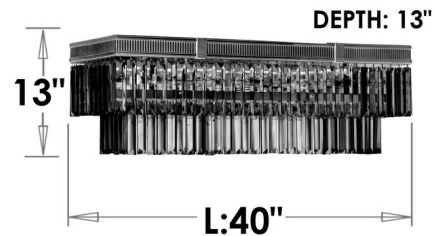

By American Brass & Crystal

Description

The Valencia Linear Chandelier brings a timeless elegance to your interior space. The ribbed, modern frame is complemented by Precision Crystals with 30 percent leaded prisms that are machine cut and polished to a visual brilliance, casting warm shadows across your room. Note: Due to the weight of this fixture, additional ceiling support is required.

Shown in old brass / crystal

IL8305

12 LIGHTS

Specifications

| | |
|--------------------|---|
| COLOR | Crystal |
| BODY FINISH | Old Brass |
| WATTAGE | 480W |
| DIMMER | Standard 120V |
| DIMENSIONS | 40"L x 13"W x 13"H |
| BULB NOT INCLUDED | 12 x B10/Candelabra (E12)/40W/120V Incandescent |
| OTHER BULB OPTIONS | 12 x B10/Candelabra (E12)/120V LED |
| COUNTRY OF ORIGIN | United States |