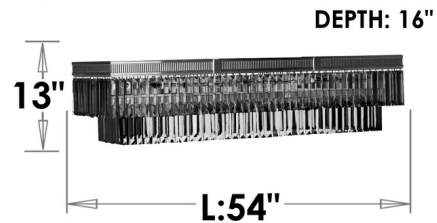

Description

The Valencia Rectangular Chandelier brings a timeless elegance to your interior space. The ribbed, modern frame is complemented by Precision Crystals with 30 percent leaded prisms that are machine cut and polished to a visual brilliance, casting warm shadows across your room. Note: Due to the weight of this fixture, additional ceiling support is required.

Shown in polished nickel / crystal

IL8306

12 LIGHTS

Specifications

COLOR	Crystal
BODY FINISH	Polished Nickel
WATTAGE	480W
DIMMER	Standard 120V
DIMENSIONS	54"L x 16"W x 13"H
BULB NOT INCLUDED	12 x B10/Candelabra (E12)/40W/120V Incandescent
OTHER BULB OPTIONS	12 x B10/Candelabra (E12)/120V LED
COUNTRY OF ORIGIN	United States