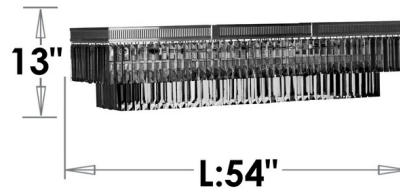

Description

The Valencia Rectangular Chandelier brings a timeless elegance to your interior space. The ribbed, modern frame is complemented by Precision Crystals with 30 percent leaded prisms that are machine cut and polished to a visual brilliance, casting warm shadows across your room. Note: Due to the weight of this fixture, additional ceiling support is required.

Shown in polished nickel / crystal

IL8306

12 LIGHTS

DEPTH: 16"

Specifications

| | |
|--------------------|---|
| COLOR | Crystal |
| BODY FINISH | Polished Nickel |
| WATTAGE | 480W |
| DIMMER | Standard 120V |
| DIMENSIONS | 54"L x 16"W x 13"H |
| BULB NOT INCLUDED | 12 x B10/Candelabra (E12)/40W/120V Incandescent |
| OTHER BULB OPTIONS | 12 x B10/Candelabra (E12)/120V LED |
| COUNTRY OF ORIGIN | United States |