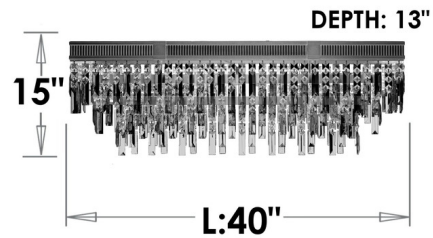

Description

The Valencia Modern Linear Pendant brings a timeless elegance to your interior space. The ribbed, modern frame is complemented by Precision Crystals with 30 percent leaded prisms that are machine cut and polished to a visual brilliance, casting warm shadows across your room. Note: Due to the weight of this fixture, additional ceiling support is required.

Shown in polished nickel / crystal

IL8375

12 LIGHTS

Specifications

COLOR Crystal
BODY FINISH Polished Nickel
WATTAGE 480W
DIMMER Standard 120V
DIMENSIONS 40"L x 13"W x 15"H
BULB NOT INCLUDED 12 x B10/Candelabra (E12)/40W/120V Incandescent
OTHER BULB OPTIONS 12 x B10/Candelabra (E12)/120V LED
COUNTRY OF ORIGIN United States

Technical Information

PRODUCT DIMENSIONS Max Overall Height: 51"

CLICK TO VIEW PRODUCT

Notes: