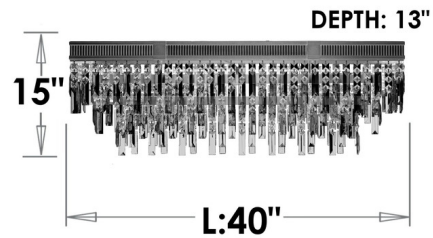

### Description

The Valencia Modern Linear Pendant brings a timeless elegance to your interior space. The ribbed, modern frame is complemented by Precision Crystals with 30 percent leaded prisms that are machine cut and polished to a visual brilliance, casting warm shadows across your room. Note: Due to the weight of this fixture, additional ceiling support is required.

### Specifications

COLOR . . . . . Crystal  
BODY FINISH . . . . . Polished Nickel  
WATTAGE . . . . . 480W  
DIMMER . . . . . Standard 120V  
DIMENSIONS . . . . . 40"L x 13"W x 15"H  
BULB NOT INCLUDED . . . . . 12 x B10/Candelabra (E12)/40W/120V Incandescent  
OTHER BULB OPTIONS . . . . . 12 x B10/Candelabra (E12)/120V LED  
COUNTRY OF ORIGIN . . . . . United States

### Technical Information

PRODUCT DIMENSIONS . . . . . Max Overall Height: 51"

CLICK TO VIEW PRODUCT

Notes: