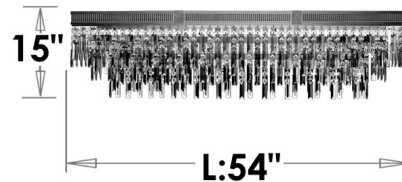

### Description

The Valencia Large Linear Pendant brings a timeless elegance to your interior space. The ribbed, modern frame is complemented by Precision Crystals with 30 percent leaded prisms that are machine cut and polished to a visual brilliance, casting warm shadows across your room. Note: Due to the weight of this fixture, additional ceiling support is required.

Shown in old brass / crystal

**IL8376**

**12 LIGHTS**

**DEPTH: 16"**

### Specifications

COLOR	Crystal
BODY FINISH	Old Brass
WATTAGE	480W
DIMMER	Standard 120V
DIMENSIONS	54"L x 16"W x 15"H
BULB NOT INCLUDED	12 x B10/Candelabra (E12)/40W/120V Incandescent
OTHER BULB OPTIONS	12 x B10/Candelabra (E12)/120V LED
COUNTRY OF ORIGIN	United States

### Technical Information

PRODUCT DIMENSIONS	Max Overall Height: 51"
--------------------	-------------------------

CLICK TO VIEW PRODUCT

Notes: