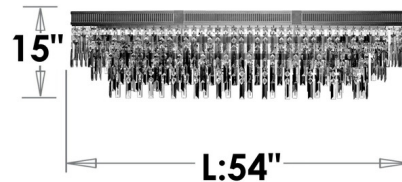

By American Brass & Crystal

Description

The Valencia Large Linear Pendant brings a timeless elegance to your interior space. The ribbed, modern frame is complemented by Precision Crystals with 30 percent leaded prisms that are machine cut and polished to a visual brilliance, casting warm shadows across your room. Note: Due to the weight of this fixture, additional ceiling support is required.

Shown in old brass / crystal

IL8376

12 LIGHTS

DEPTH: 16"

Specifications

COLOR Crystal
BODY FINISH Old Brass
WATTAGE 480W
DIMMER Standard 120V
DIMENSIONS 54"L x 16"W x 15"H
BULB NOT INCLUDED 12 x B10/Candelabra (E12)/40W/120V Incandescent
OTHER BULB OPTIONS 12 x B10/Candelabra (E12)/120V LED
COUNTRY OF ORIGIN United States

Technical Information

PRODUCT DIMENSIONS Max Overall Height: 51"

CLICK TO VIEW PRODUCT

Notes: