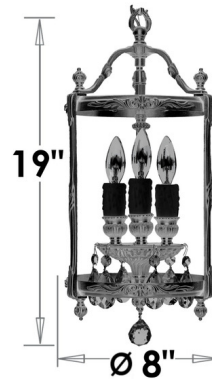

### Description

The Lantern Pendant brings a timeless elegance to your interior space. The classic, lantern style frame is complemented by Oval Precision Crystals with 30 percent leaded prisms that are machine cut and polished to a visual brilliance, casting warm shadows across your room.

Shown in true brass / crystal

**LT2208**

**3 LIGHTS**

### Specifications

COLOR	Crystal
BODY FINISH	True Brass
WATTAGE	120W
DIMMER	Standard 120V
DIMENSIONS	8"W x 19"H
BULB NOT INCLUDED	3 x B10/Candelabra (E12)/40W/120V Incandescent
OTHER BULB OPTIONS	3 x B10/Candelabra (E12)/120V LED
COUNTRY OF ORIGIN	United States