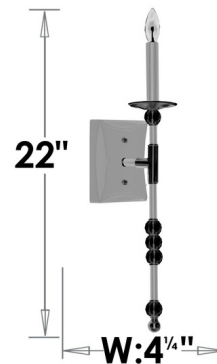

### Description

The Magro Wall Sconce brings a timeless elegance to your interior space. The ornate frame is complemented by Precision Crystal beads with 30 percent leaded prisms that are machine cut and polished to a visual brilliance, casting warm shadows across your room.

Shown in black / old brass / crystal

**WS3266**

**1 LIGHT  
EXT: 5"**

### Specifications

COLOR	Crystal
BODY FINISH	Black / Old Brass
WATTAGE	40W
DIMMER	Standard 120V
DIMENSIONS	4.25"W x 22"H x 5"D
BULB NOT INCLUDED	1 x B10/Candelabra (E12)/40W/120V Incandescent
OTHER BULB OPTIONS	1 x B10/Candelabra (E12)/120V LED
COUNTRY OF ORIGIN	United States