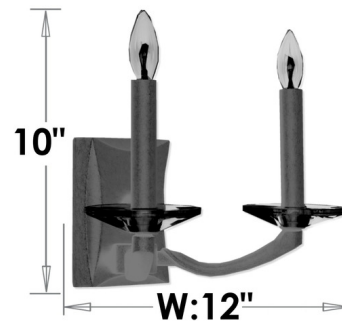

Lightology

lightology.com
866-954-4489
04-25-26

Project: _____

Company: _____

Location: _____ Fixture Type: _____

SPEC #: **ABC1267610**

Approved On: _____ Approved By: _____

Kensington Double Wall Sconce By American Brass & Crystal

Description

The Kensington Double Wall Sconce brings a timeless elegance to your interior space. The ornate frame is complemented by Precision Crystal lamp accents with 30 percent leaded prisms that are machine cut and polished to a visual brilliance, casting warm shadows across your room.

Shown in black / crystal

WS5382

**2 LIGHTS
EXT: 8"**

Specifications

COLOR	Crystal
BODY FINISH	Black
WATTAGE	80W
DIMMER	Standard 120V
DIMENSIONS	12"W x 10"H x 8"D
BULB NOT INCLUDED	2 x B10/Candelabra (E12)/40W/120V Incandescent
OTHER BULB OPTIONS	2 x B10/Candelabra (E12)/120V LED
COUNTRY OF ORIGIN	United States