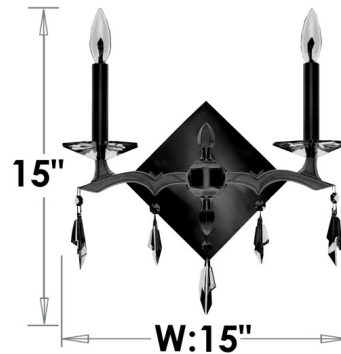

### Description

The Kaya Wall Sconce brings a timeless elegance to your interior space. The ornate frame is complemented by Precision Glacial Drop Crystals with 30 percent leaded prisms that are machine cut and polished to a visual brilliance, casting warm shadows across your room.

Shown in old brass / crystal

**WS5512**

**2 LIGHTS  
EXT: 6"**

### Specifications

COLOR	Crystal
BODY FINISH	Old Brass
WATTAGE	80W
DIMMER	Standard 120V
DIMENSIONS	15"W x 15"H x 6"D
BULB NOT INCLUDED	2 x B10/Candelabra (E12)/40W/120V Incandescent
OTHER BULB OPTIONS	2 x B10/Candelabra (E12)/120V LED
COUNTRY OF ORIGIN	United States