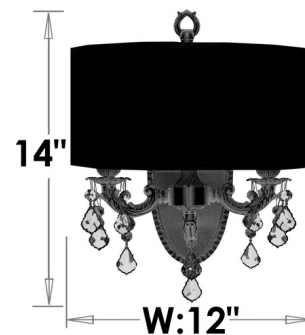

By American Brass & Crystal

Description

The Llydia Wall Sconce brings a timeless elegance to your interior space. The ornate frame is surrounded by a White linen shade and is complemented by French Pendalogue Precision Crystals with 30 percent leaded prisms that are machine cut and polished to a visual brilliance, casting warm shadows across your room.

Shown in antique white glossy / white linen

WS6532

**2 LIGHTS
EXT: 8"**

Specifications

COLOR White Linen
BODY FINISH Antique White Glossy
WATTAGE 80W
DIMMER Standard 120V
DIMENSIONS 12"W x 14"H x 8"D
BULB NOT INCLUDED 2 x B10/Candelabra (E12)/40W/120V Incandescent
OTHER BULB OPTIONS 2 x B10/Candelabra (E12)/120V LED
COUNTRY OF ORIGIN United States