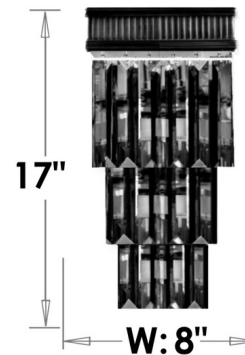

### Description

The Valencia Modern Wall Sconce brings a timeless elegance to your interior space. The ribbed, modern frame is complemented by Precision Crystals with 30 percent leaded prisms that are machine cut and polished to a visual brilliance, casting warm shadows across your room.

Shown in polished nickel / crystal

**WS8352**

**4 LIGHTS  
EXT: 5"**

### Specifications

COLOR	Crystal
BODY FINISH	Polished Nickel
WATTAGE	160W
DIMMER	Standard 120V
DIMENSIONS	8"W x 17"H x 5"D
BULB NOT INCLUDED	4 x B10/Candelabra (E12)/40W/120V Incandescent
OTHER BULB OPTIONS	4 x B10/Candelabra (E12)/120V LED
COUNTRY OF ORIGIN	United States