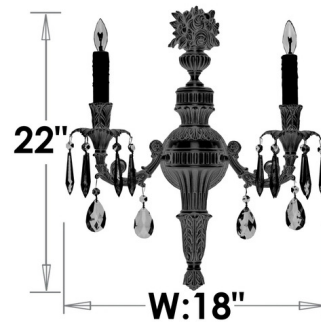

Lightology

lightology.com
866-954-4489
04-25-26

Project: _____

Company: _____

Location: _____ Fixture Type: _____

SPEC #: **ABC1267615**

Approved On: _____ Approved By: _____

Finisterra Wall Sconce By American Brass & Crystal

Description

The Finisterra Wall Sconce brings a timeless elegance to your interior space. The ornate frame is complemented by Spire and Bead Precision Crystals with 30 percent leaded prisms that are machine cut and polished to a visual brilliance, casting warm shadows across your room.

Shown in french gold / crystal

WS9062

**2 LIGHTS
EXT: 5"**

Specifications

COLOR	Crystal
BODY FINISH	French Gold
WATTAGE	80W
DIMMER	Standard 120V
DIMENSIONS	18"W x 22"H x 5"D
BULB NOT INCLUDED	2 x B10/Candelabra (E12)/40W/120V Incandescent
OTHER BULB OPTIONS	2 x B10/Candelabra (E12)/120V LED
COUNTRY OF ORIGIN	United States