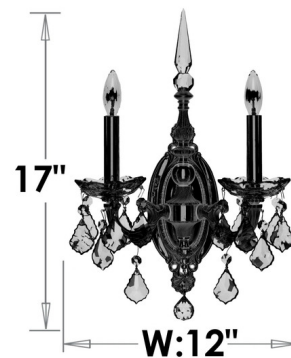

Lightology

lightology.com
866-954-4489
04-25-26

Project: _____

Company: _____

Location: _____ Fixture Type: _____

SPEC #: **ABC1267617**

Approved On: _____ Approved By: _____

Venetian Wall Sconce

By American Brass & Crystal

Description

The Venetian Wall Sconce offers a timeless elegance that will add to the special atmosphere of your home. Features Clear Oval and French Pendaloque Precision Crystals, and Crystal bobeches, that cast warm shadows across your room. The Precision Crystal features 30 percent leaded prisms that are machine cut and polished to a visual brilliance. These high quality crystals are distinct in appearance and faceting with clarity and radiance that you would expect from fine Crystal.

Shown in silver / crystal

WS9392

**2 LIGHTS
EXT: 8"**

Specifications

COLOR Crystal
BODY FINISH Silver
WATTAGE 80W
DIMMER Standard 120V
DIMENSIONS 12"W x 17"H x 8"D
BULB NOT INCLUDED 2 x B10/Candelabra (E12)/40W/120V Incandescent
COUNTRY OF ORIGIN United States