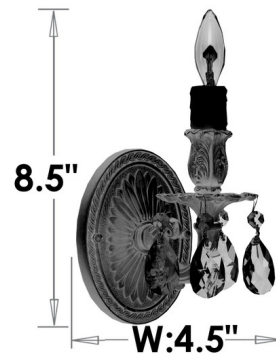

By American Brass & Crystal

Description

The WS9401 Wall Sconce brings a timeless elegance to your interior space. The ornate frame is complemented by French Pendaloque Precision Crystals with 30 percent leaded prisms that are machine cut and polished to a visual brilliance, casting warm shadows across your room.

Shown in true brass / crystal

WS9401

**1 LIGHT
EXT: 6.5"**

Specifications

COLOR	Crystal
BODY FINISH	True Brass
WATTAGE	40W
DIMMER	Standard 120V
DIMENSIONS	4.5"W x 8.5"H x 6.5"D
BULB NOT INCLUDED	1 x B10/Candelabra (E12)/40W/120V Incandescent
OTHER BULB OPTIONS	1 x B10/Candelabra (E12)/120V LED
COUNTRY OF ORIGIN	United States