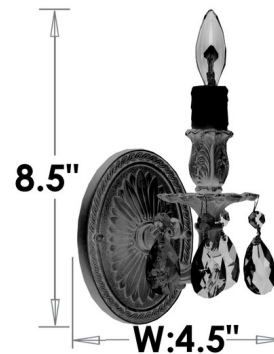

By American Brass & Crystal

Description

The WS9401 Wall Sconce brings a timeless elegance to your interior space. The ornate frame is complemented by French Pendaloque Precision Crystals with 30 percent leaded prisms that are machine cut and polished to a visual brilliance, casting warm shadows across your room.

Shown in true brass / crystal

WS9401

**1 LIGHT
EXT: 6.5"**

Specifications

COLOR	Crystal
BODY FINISH	True Brass
WATTAGE	40W
DIMMER	Standard 120V
DIMENSIONS	4.5\"W x 8.5\"H x 6.5\"D
BULB NOT INCLUDED	1 x B10/Candelabra (E12)/40W/120V Incandescent
OTHER BULB OPTIONS	1 x B10/Candelabra (E12)/120V LED
COUNTRY OF ORIGIN	United States