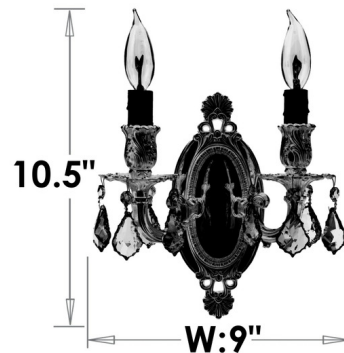

By American Brass & Crystal

Description

The WS9412 Wall Sconce brings a timeless elegance to your interior space. The ornate frame is complemented by French Pendaloque Precision Crystals with 30 percent leaded prisms that are machine cut and polished to a visual brilliance, casting warm shadows across your room.

Shown in silver / crystal

WS9412

**2 LIGHTS
EXT: 6"**

Specifications

COLOR	Crystal
BODY FINISH	Silver
WATTAGE	80W
DIMMER	Standard 120V
DIMENSIONS	9"W x 10.5"H x 6"D
BULB NOT INCLUDED	2 x B10/Candelabra (E12)/40W/120V Incandescent
OTHER BULB OPTIONS	2 x B10/Candelabra (E12)/120V LED
COUNTRY OF ORIGIN	United States