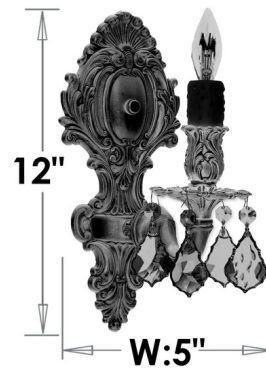

### Description

The WS9421 Wall Sconce brings a timeless elegance to your interior space. The ornate frame is complemented by French Pendaloque Precision Crystals with 30 percent leaded prisms that are machine cut and polished to a visual brilliance, casting warm shadows across your room.

Shown in antique white glossy / crystal

**WS9421**

**1 LIGHT  
EXT: 7.5"**

### Specifications

COLOR	Crystal
BODY FINISH	Antique White Glossy
WATTAGE	40W
DIMMER	Standard 120V
DIMENSIONS	5"W x 12"H x 7.5"D
BULB NOT INCLUDED	1 x B10/Candelabra (E12)/40W/120V Incandescent
OTHER BULB OPTIONS	1 x B10/Candelabra (E12)/120V LED
COUNTRY OF ORIGIN	United States