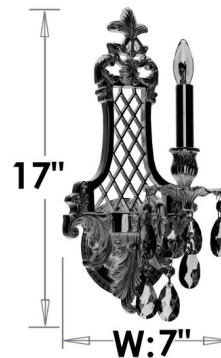

## WS9451 Wall Sconce

By American Brass & Crystal

### Description

The WS9451 Wall Sconce brings a timeless elegance to your interior space. The ornate frame is complemented by Oval Precision Crystals with 30 percent leaded prisms that are machine cut and polished to a visual brilliance, casting warm shadows across your room.

Shown in silver / crystal

**WS9451**

**1 LIGHT  
EXT: 8"**

### Specifications

COLOR	Crystal
BODY FINISH	Silver
WATTAGE	40W
DIMMER	Standard 120V
DIMENSIONS	7"W x 17"H x 8"D
BULB NOT INCLUDED	1 x B10/Candelabra (E12)/40W/120V Incandescent
OTHER BULB OPTIONS	1 x B10/Candelabra (E12)/120V LED
COUNTRY OF ORIGIN	United States