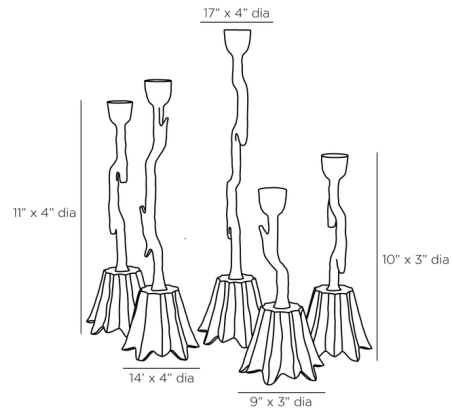

## Brandt Candlesticks - Set of 5

By Arteriors Home

### Description

The Brandt Candlestick Set includes a quintet of candlesticks crafted from cast aluminum. Each candlestick features a zig-zag stem and fluted base for a Brutalist expression that will add a striking edge to any table. The candlesticks are topped with a small cup to holder a taper candle, and their staggered heights create visual interest.

### Specifications

COLOR	N/A
BODY FINISH	Bronze
WATTAGE	N/A
DIMMER	N/A
DIMENSIONS	4"W x 17"H
BULB	N/A

CLICK TO VIEW PRODUCT

Notes: