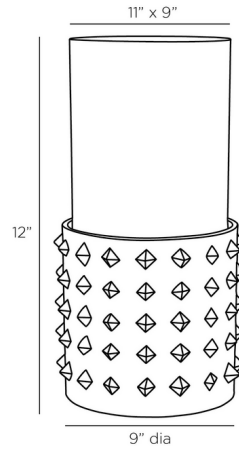

### Specifications

COLOR	Clear
BODY FINISH	Antique Brass
WATTAGE	N/A
DIMMER	N/A
DIMENSIONS	9"W x 17"H
BULB	N/A

CLICK TO VIEW PRODUCT

Notes: