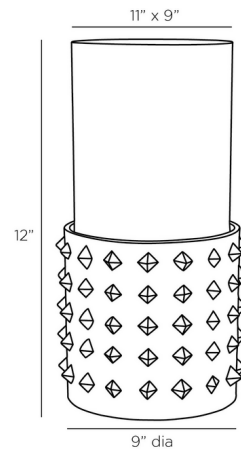

### Specifications

COLOR	Clear
BODY FINISH	Antique Brass
WATTAGE	N/A
DIMMER	N/A
DIMENSIONS	9"W x 17"H
BULB	N/A

CLICK TO VIEW PRODUCT

Notes: