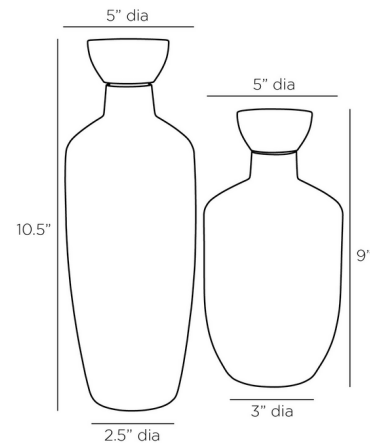

## Arielle Decanter - Set of 2

By Arteriors Home

### Description

The Arielle Decanter Set includes a pair of tinted glass bottles with a fluted texture reminiscent of vintage perfume bottles. The bottles are topped with sculptural gray marble stoppers and a nickel-finished brass ring for a luxurious look that will elevate any bar cart or counter.

### Specifications

COLOR	N/A
BODY FINISH	Smoke Luster
WATTAGE	N/A
DIMMER	N/A
DIMENSIONS	5"W x 10.5"H x 5"D
BULB	N/A

CLICK TO VIEW PRODUCT

Notes: