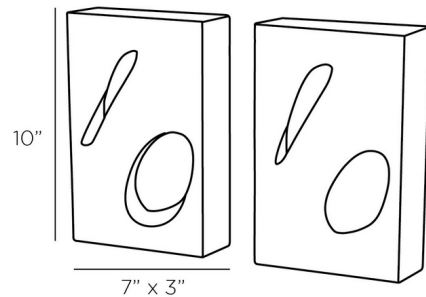

By Arteriors Home

Description

The Bondi Bookends Set includes a pair of composite stone bookends to elevate any shelf with a modernist expression. The bookends' rectangular silhouettes are accented with organically shaped cut-outs and contrasting white and charcoal finishes for an intriguing play on positive and negative space.

Specifications

COLOR	N/A
BODY FINISH	Black / White
WATTAGE	N/A
DIMMER	N/A
DIMENSIONS	7"W x 10"H x 3"D
BULB	N/A

Notes:

Shown in black / white

CLICK TO VIEW PRODUCT