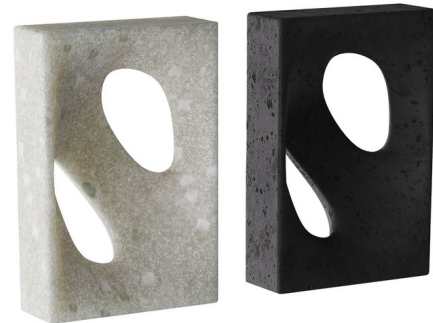

By Arteriors Home

Description

The Bondi Bookends Set includes a pair of composite stone bookends to elevate any shelf with a modernist expression. The bookends' rectangular silhouettes are accented with organically shaped cut-outs and contrasting white and charcoal finishes for an intriguing play on positive and negative space.

Specifications

COLOR	N/A
BODY FINISH	Black / White
WATTAGE	N/A
DIMMER	N/A
DIMENSIONS	7"W x 10"H x 3"D
BULB	N/A

Notes:

Shown in black / white

CLICK TO VIEW PRODUCT