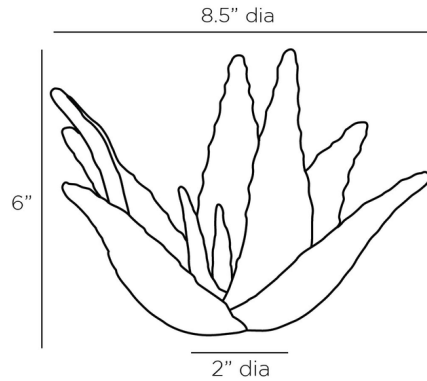

Description

The Zaloe Sculpture depicts the intriguing natural form of the aloe plant in ivory ricestone for an organic modern expression. Inspired by the landscape design of Palm Springs, Zaloe will add a striking visual texture to any surface.

Shown in ivory

Specifications

COLOR	N/A
BODY FINISH	Ivory
WATTAGE	N/A
DIMMER	N/A
DIMENSIONS	8.5"W x 6"H
BULB	N/A

CLICK TO VIEW PRODUCT

Notes: