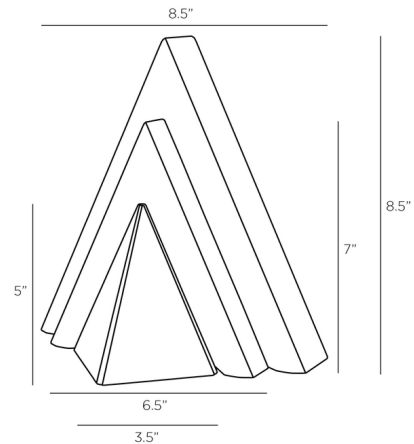

By Arteriors Home

Description

The Xiomas Sculpture Set includes a trio of triangular forms that will elevate any surface with a modern minimalist expression. The set features a crystal pyramid which nests within two triangular ricestone arches allowing for a variety of arrangements.

Shown in ivory

Specifications

COLOR	N/A
BODY FINISH	Ivory
WATTAGE	N/A
DIMMER	N/A
DIMENSIONS	8.5"W x 8.5"H x 3.5"D
BULB	N/A

CLICK TO VIEW PRODUCT

Notes: