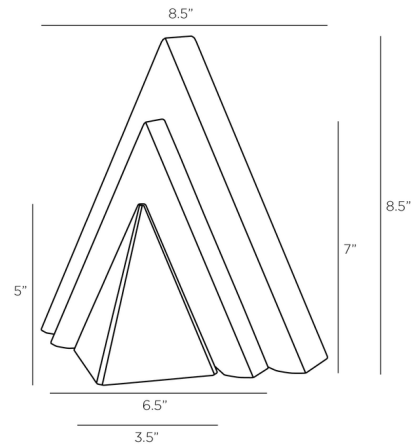

## Xiomaras Sculpture Set By Arteriors Home

### Description

The Xiomas Sculpture Set includes a trio of triangular forms that will elevate any surface with a modern minimalist expression. The set features a crystal pyramid which nests within two triangular ricestone arches allowing for a variety of arrangements.

### Specifications

|             |                       |
|-------------|-----------------------|
| COLOR       | N/A                   |
| BODY FINISH | Ivory                 |
| WATTAGE     | N/A                   |
| DIMMER      | N/A                   |
| DIMENSIONS  | 8.5"W x 8.5"H x 3.5"D |
| BULB        | N/A                   |