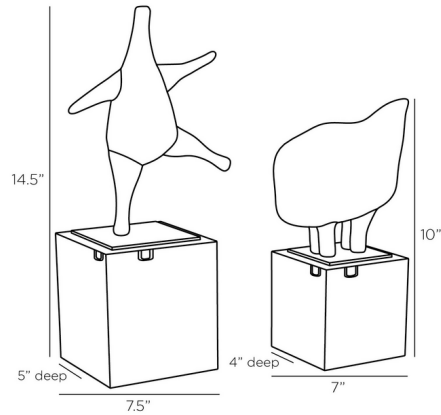

Lightology

lightology.com
866-954-4489
06-04-26

Project: _____

Company: _____

Location: _____ Fixture Type: _____

SPEC #: **AHM1267648**

Approved On: _____ Approved By: _____

Brovina Sculpture Set By Arteriors Home

Description

The Brovina Sculpture Set features a pair of abstract animal forms playfully posing atop clear crystal cubes. The sculptures are carved dark river stone and will add a whimsical modern accent to any surface.

Shown in black / crystal

Specifications

COLOR	Crystal
BODY FINISH	Black
WATTAGE	N/A
DIMMER	N/A
DIMENSIONS	14.5"W x 14.5"H x 5"D
BULB	N/A

CLICK TO VIEW PRODUCT

Notes: