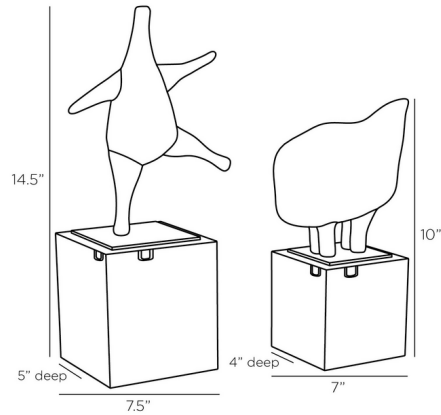

Lightology

lightology.com
866-954-4489
04-14-26

Project: _____

Company: _____

Location: _____ Fixture Type: _____

SPEC #: **AHM1267648**

Approved On: _____ Approved By: _____

Brovina Sculpture Set By Arteriors Home

Description

The Brovina Sculpture Set features a pair of abstract animal forms playfully posing atop clear crystal cubes. The sculptures are carved dark river stone and will add a whimsical modern accent to any surface.

Shown in black / crystal

Specifications

COLOR	Crystal
BODY FINISH	Black
WATTAGE	N/A
DIMMER	N/A
DIMENSIONS	14.5"W x 14.5"H x 5"D
BULB	N/A

CLICK TO VIEW PRODUCT

Notes: