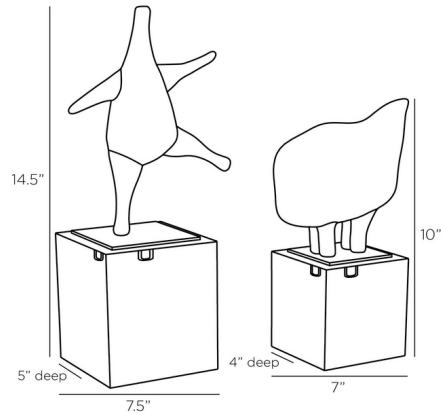

## Brovina Sculpture Set By Arteriors Home

### Specifications

COLOR	Crystal
BODY FINISH	Black
WATTAGE	N/A
DIMMER	N/A
DIMENSIONS	14.5"W x 14.5"H x 5"D
BULB	N/A

CLICK TO VIEW PRODUCT

Notes: