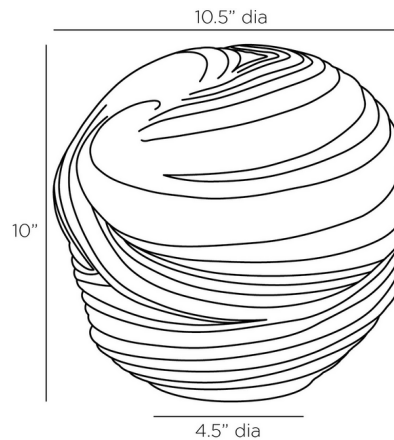

Description

The Alexa Sculpture features a globe shape carved with a swirling grooved texture. While Alexa features a distinctly modern, abstract aesthetic with a grounding presence, it also evokes the image of a ball of yarn for a playful twist.

Shown in charcoal

Specifications

COLOR	N/A
BODY FINISH	Charcoal
WATTAGE	N/A
DIMMER	N/A
DIMENSIONS	10.5"W x 10"H
BULB	N/A

CLICK TO VIEW PRODUCT

Notes: