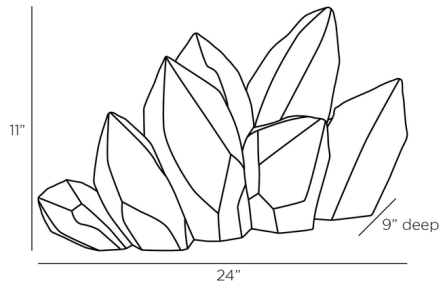

## Xalapa Sculpture

By Arteriors Home

### Description

The Xalapa Sculpture is crafted from lava stone in the shape of a quartz crystal formation. Xalapa's matte finish and angular shape will add a striking accent to any space.

Shown in charcoal

### Specifications

|             |                   |
|-------------|-------------------|
| COLOR       | N/A               |
| BODY FINISH | Charcoal          |
| WATTAGE     | N/A               |
| DIMMER      | N/A               |
| DIMENSIONS  | 24"W x 11"H x 9"D |
| BULB        | N/A               |