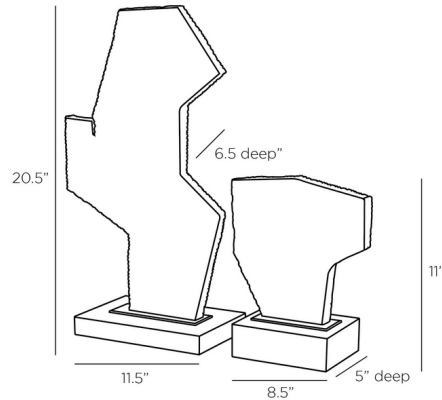

By Arteriors Home

Description

The Bianchi Sculpture Set includes a pair of abstract sculptures in faux travertine with a ridged texture. The sculptural formations possess a distinctly modern form, while the sand finish and rough appearance lend the look of ancient artifacts. The sculptures are set atop rectangular crystal bases for a stylish accent.

Shown in sand / crystal

Specifications

COLOR	Crystal
BODY FINISH	Sand
WATTAGE	N/A
DIMMER	N/A
DIMENSIONS	11.5"W x 20.5"H x 6.5"D
BULB	N/A

CLICK TO VIEW PRODUCT

Notes: