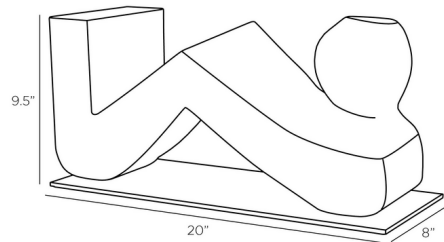

Description

The Zane Sculpture is an abstract decorative object with flowing organic lines evoking the image of reclining figure. The ricestone sculpture is mounted atop a slim rectangular base to complete the look with an understated accent.

Shown in ivory / antique brass

Specifications

COLOR	Antique Brass
BODY FINISH	Ivory
WATTAGE	N/A
DIMMER	N/A
DIMENSIONS	20"W x 9.5"H x 8"D
BULB	N/A

CLICK TO VIEW PRODUCT

Notes: