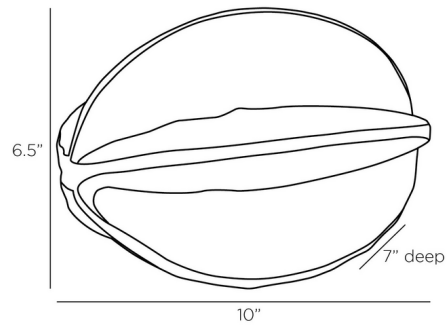

Description

The Archie Sculpture is crafted from cast aluminum in the form of a tropical starfruit. Archie's ridged shape is accented by slight indentations and finished in a warm bronze color with antique brass accents.

Specifications

COLOR	Antique Brass
BODY FINISH	Bronze
WATTAGE	N/A
DIMMER	N/A
DIMENSIONS	10"W x 6.5"H x 7"D
BULB	N/A

Notes: