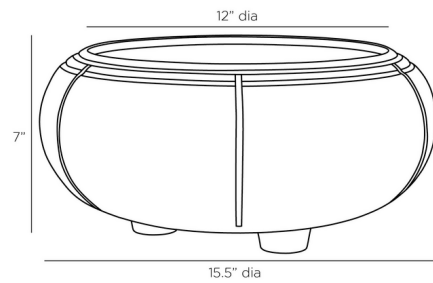

Description

The Zehir Cache Pot is a stunning vessel that will serve as an impactful centerpiece in any interior. Crafted from cast aluminum, the exterior of the pot features a rough texture accented by engraved details inspired by the Nazca lines of southern Peru.

Shown in antique brass

Specifications

COLOR	N/A
BODY FINISH	Antique Brass
WATTAGE	N/A
DIMMER	N/A
DIMENSIONS	15.5"W x 7"H
BULB	N/A

CLICK TO VIEW PRODUCT

Notes: