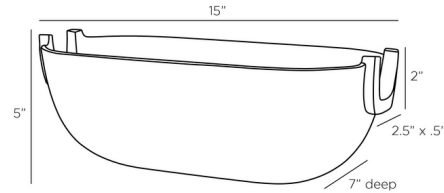

### Specifications

COLOR	N/A
BODY FINISH	Antique Brass
WATTAGE	N/A
DIMMER	N/A
DIMENSIONS	15"W x 5"H x 7"D
BULB	N/A

CLICK TO VIEW PRODUCT

Notes: