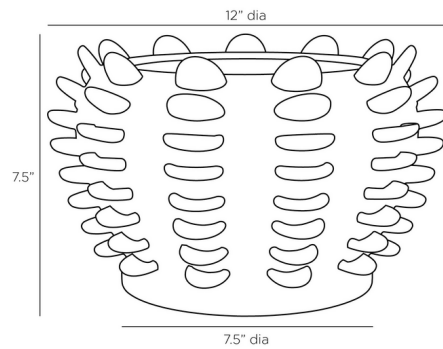

By Arteriors Home

Description

The Ailee Vase will add a coastal-inspired accent to any space with its spiny silhouette reminiscent of a sea urchin. Ailee's textured design is complemented by a reactive blue glaze which darkens in color towards the edge of each protrusion.

Shown in white

Specifications

COLOR	N/A
BODY FINISH	White
WATTAGE	N/A
DIMMER	N/A
DIMENSIONS	12"W x 7.5"H
BULB	N/A

CLICK TO VIEW PRODUCT

Notes: