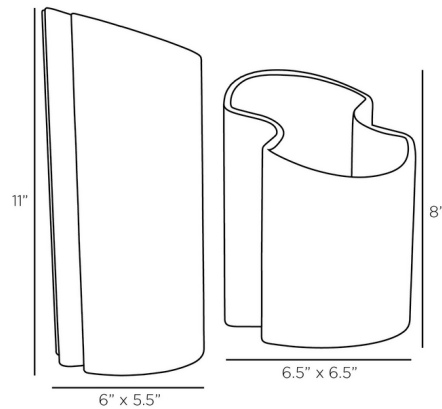

By Arteriors Home

Description

The Xyla Vase Set features a pair of ceramic vases that blend natural and manmade influences for a bold look. The vases are vaguely cylindrical in shape with angled tops and indented channels running down the sides of the vase. A roughly textured finish evokes the appearance of lava stone for an earthy, organic expression.

Shown in black

Specifications

COLOR	N/A
BODY FINISH	Black
WATTAGE	N/A
DIMMER	N/A
DIMENSIONS	6"W x 11"H x 5.5"D
BULB	N/A

CLICK TO VIEW PRODUCT

Notes: