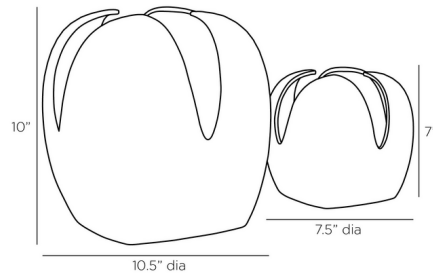

By Arteriors Home

Description

The Amal Vases Set includes a pair of vases with cross-shaped openings to hold as many blooms as possible. The vases are crafted from porcelain with a square base and rounded top and sides and finished with a soothing grey glaze.

Shown in grey

Specifications

COLOR	N/A
BODY FINISH	Grey
WATTAGE	N/A
DIMMER	N/A
DIMENSIONS	10.5"W x 10"H
BULB	N/A

CLICK TO VIEW PRODUCT

Notes: