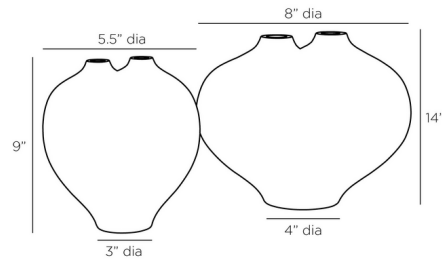

By Arteriors Home

Description

The Yeli Vases Set includes a pair of vases with flowing forms and dual openings inspired by the shape of the human heart. The slim openings on top of the urn-shaped vase are perfect for displaying minimalist arrangements.

Shown in olive

Specifications

COLOR	N/A
BODY FINISH	Olive
WATTAGE	N/A
DIMMER	N/A
DIMENSIONS	8"W x 14"H
BULB	N/A

CLICK TO VIEW PRODUCT

Notes: