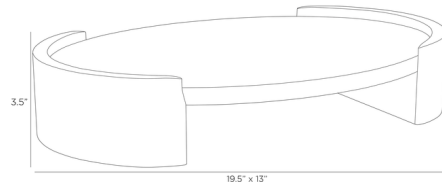

### Description

The Adelaide Tray features an oval surface with a concentric spiral pattern supported by grey marble legs. With its unique shape and pleasing combination of materials, Adelaide will make a strong statement in any space.

### Specifications

COLOR	Antique Brass
BODY FINISH	Grey
WATTAGE	N/A
DIMMER	N/A
DIMENSIONS	19.5\"W x 3.5\"H x 13\"D
BULB	N/A

CLICK TO VIEW PRODUCT

Notes: