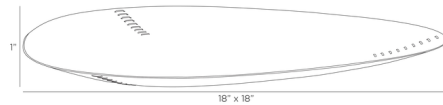

By Arteriors Home

Description

The Ames Tray features a retro design inspired by leather valet trays. Ames possesses a freeform triangular shape in Antique Brass accented by rattan details that evoke the look of stitched leather. While its warm materials and organic shape are reminiscent of mid-century designs, the tray will elevate the look of any interior.

Shown in vintage brass

Specifications

COLOR	N/A
BODY FINISH	Vintage Brass
WATTAGE	N/A
DIMMER	N/A
DIMENSIONS	18"W x 1"H x 18"D
BULB	N/A

CLICK TO VIEW PRODUCT

Notes: