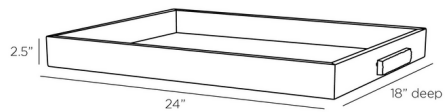

By Arteriors Home

Description

Display your items in style with the Gavin Tray. The tray's simple rectangular frame is clad in black leather with an embossed crocodile pattern, and brass handles add a textural accent. Gavin's combination of luxe materials and rich textures will elevate any space.

Shown in black / brass

Specifications

COLOR	Brass
BODY FINISH	Black
WATTAGE	N/A
DIMMER	N/A
DIMENSIONS	24"W x 2.5"H x 18"D
BULB	N/A

CLICK TO VIEW PRODUCT

Notes: