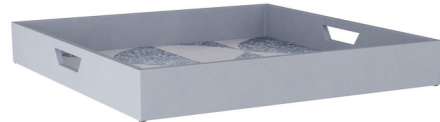

## Alfie Tray

By Arteriors Home

### Description

The Alfie Tray features a solid wood frame bordering a vivid mosaic-like interior that recalls the rich texture of marble flooring. Handles on either side of the tray allow for easy carrying.

### Specifications

COLOR	N/A
BODY FINISH	Slate Blue
WATTAGE	N/A
DIMMER	N/A
DIMENSIONS	18"W x 2.5"H x 18"D
BULB	N/A

CLICK TO VIEW PRODUCT

Notes: