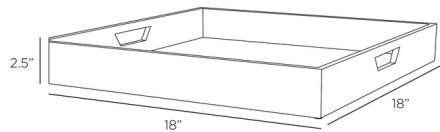

### Specifications

COLOR	N/A
BODY FINISH	Slate Blue
WATTAGE	N/A
DIMMER	N/A
DIMENSIONS	18"W x 2.5"H x 18"D
BULB	N/A

CLICK TO VIEW PRODUCT

Notes: