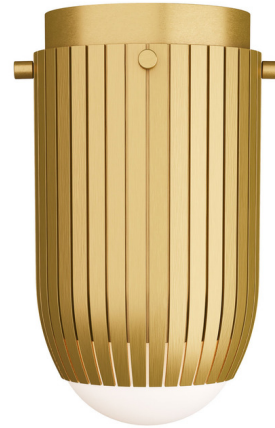

Lightology

lightology.com
866-954-4489
04-25-26

Project: _____

Company: _____

Location: _____ Fixture Type: _____

SPEC #: **AHM1267673**

Approved On: _____ Approved By: _____

York Ceiling Light

By Arteriors Home

Description

The York Ceiling Light is a sleek, Art Deco inspired fixture that evokes the image of a delicate flower about to bloom. Its steel frame is composed of a number of vertical slats surrounding an opal glass diffuser for diffused, ambient lighting.

Shown in antique brass / opal

Specifications

COLOR	Opal
BODY FINISH	Antique Brass
WATTAGE	9W
DIMMER	Standard 120V
DIMENSIONS	5.5"W x 9"H
BULB NOT INCLUDED	1 x A19/Medium (E26)/9W/120V LED

CLICK TO VIEW PRODUCT