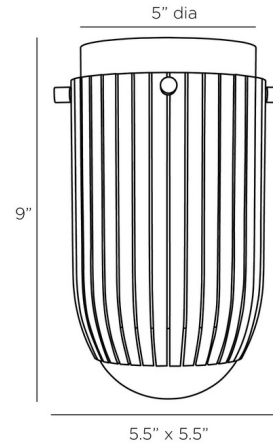

By Arteriors Home

Description

The York Ceiling Light is a sleek, Art Deco inspired fixture that evokes the image of a delicate flower about to bloom. Its steel frame is composed of a number of vertical slats surrounding an opal glass diffuser for diffused, ambient lighting.

Shown in antique brass / opal

Specifications

COLOR	Opal
BODY FINISH	Antique Brass
WATTAGE	9W
DIMMER	Standard 120V
DIMENSIONS	5.5"W x 9"H
BULB NOT INCLUDED	1 x A19/Medium (E26)/9W/120V LED

CLICK TO VIEW PRODUCT