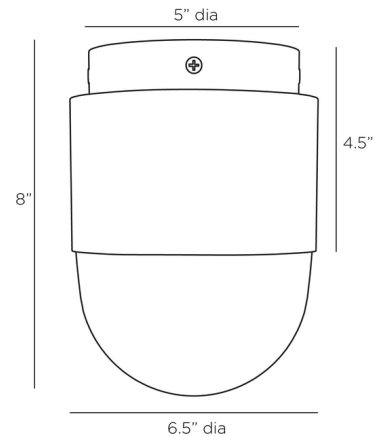

CLICK TO VIEW PRODUCT

Notes: