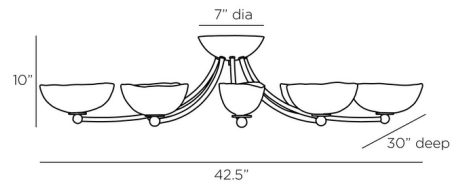

### Description

The Zamora Ceiling Light features eight curved arms emerging from a central canopy, each punctuated with a Seedy Smoked slump glass shade. Each shade houses an integrated LED light source within an opal glass globe for a playful and sculptural look.

### Specifications

COLOR	Smoke Seeded
BODY FINISH	English Bronze
WATTAGE	80W
DIMMER	0-10V
DIMENSIONS	42.5"W x 10"H x 30"D
BULB NOT INCLUDED	8 x LED/10W/120V LED