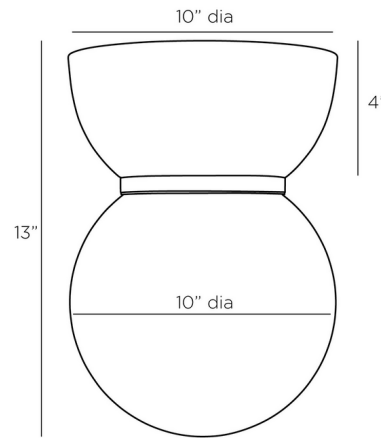

By Arteriors Home

Description

The Bryn Ceiling Light features a playful but balanced expression with a shape reminiscent of a snow globe. Both the globe shade and canopy are finished with a matte swirl pattern to add a lively texture to the geometric design.

Shown in matte swirl

Specifications

COLOR	N/A
BODY FINISH	Matte Swirl
WATTAGE	9W
DIMMER	Standard 120V
DIMENSIONS	10"W x 13"H
BULB NOT INCLUDED	1 x A19/Medium (E26)/9W/120V LED

CLICK TO VIEW PRODUCT

Notes: