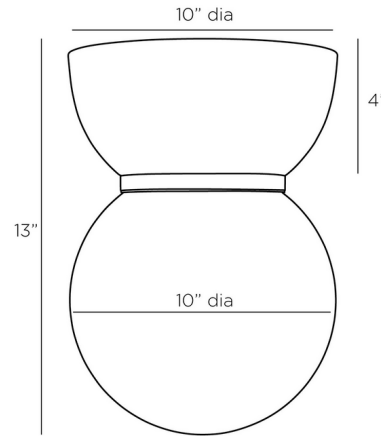

By Arteriors Home

Description

The Bryn Ceiling Light features a playful but balanced expression with a shape reminiscent of a snow globe. Both the globe shade and canopy are finished with a matte swirl pattern to add a lively texture to the geometric design.

Shown in matte swirl

Specifications

COLOR	N/A
BODY FINISH	Matte Swirl
WATTAGE	9W
DIMMER	Standard 120V
DIMENSIONS	10"W x 13"H
BULB NOT INCLUDED	1 x A19/Medium (E26)/9W/120V LED

CLICK TO VIEW PRODUCT

Notes: