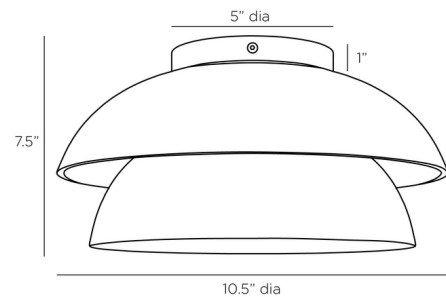

### Description

The Amani Wall / Ceiling Light will add a textural accent to any space with its double dome shade design. The outer dome is crafted from rough Blackened Iron, while the inner dome is made of brass with a hammered texture. May be mounted on wall or ceiling.

### Specifications

COLOR	Antique Brass
BODY FINISH	Blackened Iron
WATTAGE	9W
DIMMER	Standard 120V
DIMENSIONS	10.5"W x 7.5"H
BULB NOT INCLUDED	1 x G25/Medium (E26)/9W/120V LED

CLICK TO VIEW PRODUCT

Notes: