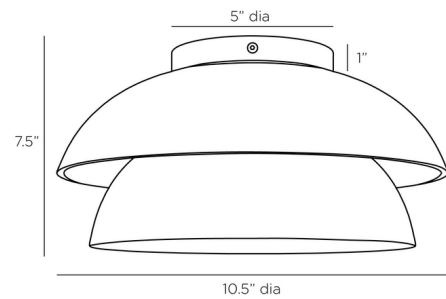

Specifications

COLOR	Antique Brass
BODY FINISH	Blackened Iron
WATTAGE	9W
DIMMER	Standard 120V
DIMENSIONS	10.5"W x 7.5"H
BULB NOT INCLUDED	1 x G25/Medium (E26)/9W/120V LED

CLICK TO VIEW PRODUCT

Notes: