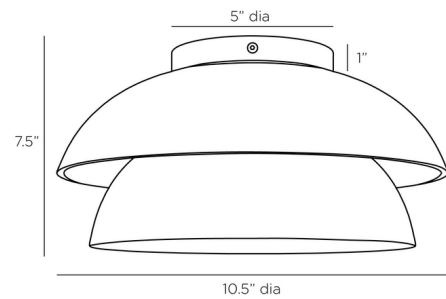

### Description

The Amani Wall / Ceiling Light will add a textural accent to any space with its double dome shade design. The outer dome is crafted from rough Blackened Iron, while the inner dome is made of brass with a hammered texture. May be mounted on wall or ceiling.

### Specifications

COLOR	Antique Brass
BODY FINISH	Blackened Iron
WATTAGE	9W
DIMMER	Standard 120V
DIMENSIONS	10.5"W x 7.5"H
BULB NOT INCLUDED	1 x G25/Medium (E26)/9W/120V LED

CLICK TO VIEW PRODUCT

Notes: