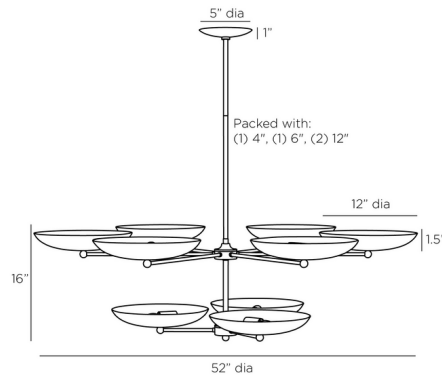

Shown in antique brass / bronze

Specifications

COLOR	Bronze
BODY FINISH	Antique Brass
WATTAGE	540W
DIMMER	Standard 120V
DIMENSIONS	52"W x 21"H
BULB NOT INCLUDED	9 x B10/Candelabra (E12)/60W/120V Incandescent