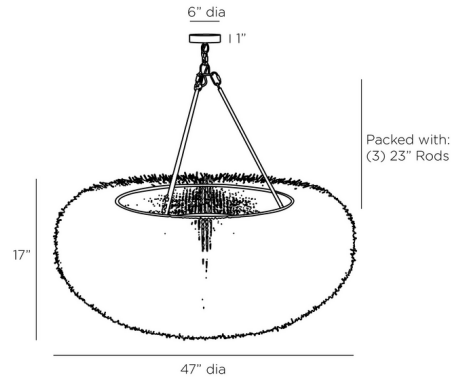

Shown in antique brass / black

Specifications

COLOR	Black
BODY FINISH	Antique Brass
WATTAGE	63W
DIMMER	Standard 120V
DIMENSIONS	47"W x 39"H
BULB NOT INCLUDED	9 x B10/Candelabra (E12)/7W/120V LED

CLICK TO VIEW PRODUCT