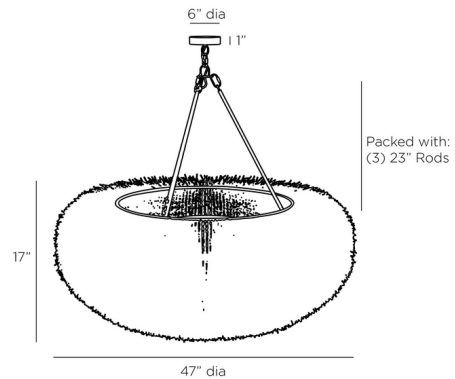

Shown in antique brass / black

Specifications

COLOR	Black
BODY FINISH	Antique Brass
WATTAGE	63W
DIMMER	Standard 120V
DIMENSIONS	47"W x 39"H
BULB NOT INCLUDED	9 x B10/Candelabra (E12)/7W/120V LED

CLICK TO VIEW PRODUCT