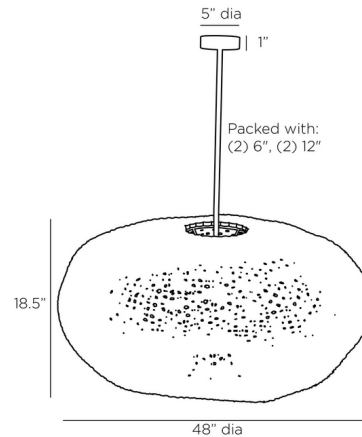

Description

The Yara Chandelier is composed of a multitude of hand-carved beechwood rings strung together to form a dreamy cloud-like structure. Openings in the rings allow light to poke through to create an enchanting pattern of light and shadows across the room.

Shown in antique brass / natural

Specifications

COLOR	Natural
BODY FINISH	Antique Brass
WATTAGE	28W
DIMMER	Standard 120V
DIMENSIONS	48"W x 20.5"H
BULB NOT INCLUDED	4 x G25/Candelabra (E12)/7W/120V LED
OTHER BULB OPTIONS	4 x B10/Candelabra (E12)/120V LED