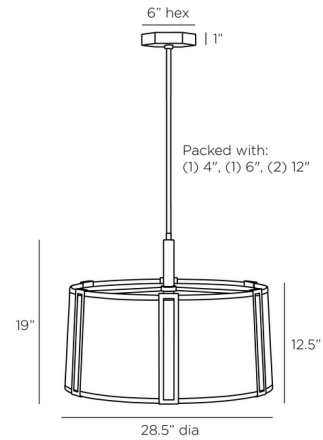

### Specifications

COLOR	Grasscloth
BODY FINISH	English Bronze
WATTAGE	27W
DIMMER	Standard 120V
DIMENSIONS	28.5"W x 24"H
BULB NOT INCLUDED	3 x G16.5/Medium (E26)/9W/120V LED
OTHER BULB OPTIONS	3 x A19/Medium (E26)/120V LED