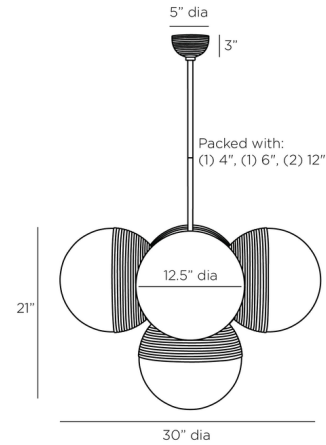

By Arteriors Home

Description

The Baptiste Chandelier features a cluster of globe shades inspired by the look of antique street lights with a mid-century modern twist. The opal glass hemispheres are paired with ridged iron fitting in an antique brass finish for a warm and welcoming expression. Baptiste's playful but sophisticated expression will make a strong statement while providing pleasantly diffused light in any space.

Shown in antique brass / opal

Specifications

| | |
|-------------------|--|
| COLOR | Opal |
| BODY FINISH | Antique Brass |
| WATTAGE | 300W |
| DIMMER | Standard 120V |
| DIMENSIONS | 30"W x 21"H |
| BULB NOT INCLUDED | 5 x A19/Medium (E26)/60W/120V Incandescent |