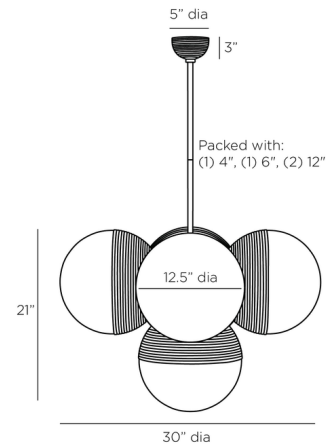

By Arteriors Home

Description

The Baptiste Chandelier features a cluster of globe shades inspired by the look of antique street lights with a mid-century modern twist. The opal glass hemispheres are paired with ridged iron fitting in an antique brass finish for a warm and welcoming expression. Baptiste's playful but sophisticated expression will make a strong statement while providing pleasantly diffused light in any space.

Shown in antique brass / opal

Specifications

COLOR	Opal
BODY FINISH	Antique Brass
WATTAGE	300W
DIMMER	Standard 120V
DIMENSIONS	30"W x 21"H
BULB NOT INCLUDED	5 x A19/Medium (E26)/60W/120V Incandescent

CLICK TO VIEW PRODUCT