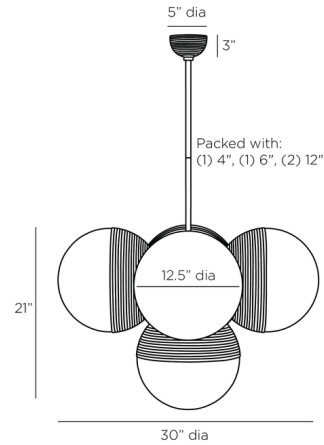

By Arteriors Home

Description

The Baptiste Chandelier features a cluster of globe shades inspired by the look of antique street lights with a mid-century modern twist. The opal glass hemispheres are paired with ridged iron fitting in an antique brass finish for a warm and welcoming expression. Baptiste's playful but sophisticated expression will make a strong statement while providing pleasantly diffused light in any space.

Shown in antique brass / opal

Specifications

COLOR	Opal
BODY FINISH	Antique Brass
WATTAGE	300W
DIMMER	Standard 120V
DIMENSIONS	30"W x 21"H
BULB NOT INCLUDED	5 x A19/Medium (E26)/60W/120V Incandescent

CLICK TO VIEW PRODUCT