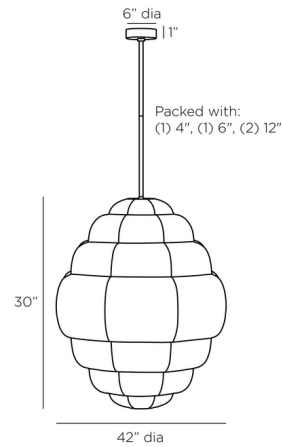

### Specifications

COLOR	Ivory
BODY FINISH	Antique Brass
WATTAGE	17W
DIMMER	Standard 120V
DIMENSIONS	42"W x 30"H
BULB NOT INCLUDED	1 x A19/Medium (E26)/17W/120V LED

CLICK TO VIEW PRODUCT

Notes: