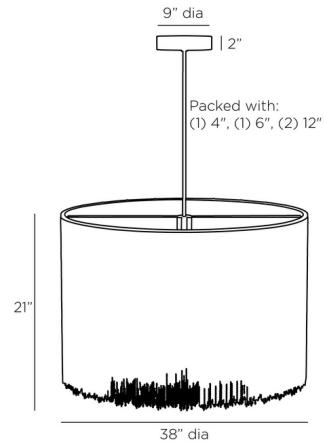

Specifications

COLOR Antique Brass
BODY FINISH Antique Brass
WATTAGE 45W
DIMMER 0-10V
DIMENSIONS 38"W x 21"H
BULB NOT INCLUDED 1 x LED/45W/120V LED

Technical Information

LAMP COLOR 2700K
LUMENS/WATT 101.60
LUMINOUS FLUX 4572 lumens

Notes:

Shown in antique brass / antique brass

CLICK TO VIEW PRODUCT