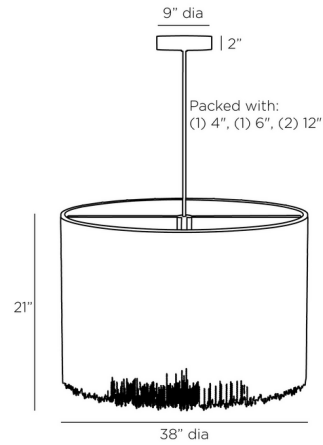

Shown in antique brass / antique brass